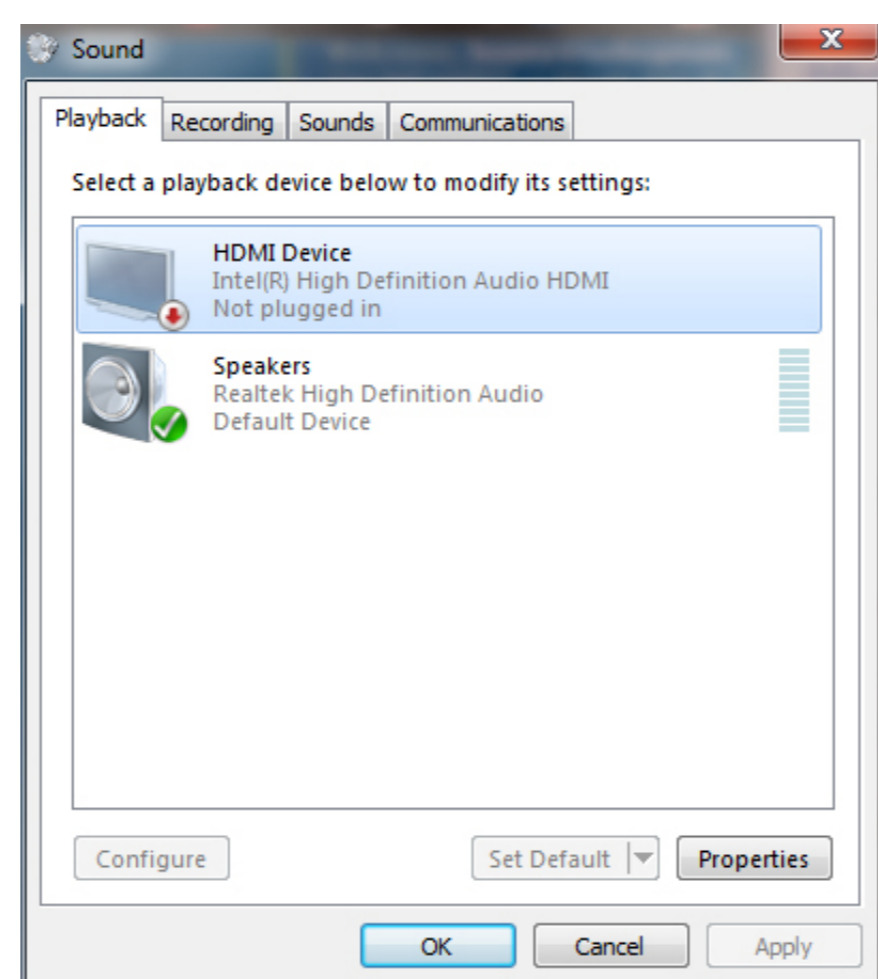

Download from
Dreamstime.com
This watermarked comp image is for previewing purposes only.

ID 2468711
Milan Surkala | Dreamstime.com

[Sony-bravia-sound-settings-greyed-out](#)

[Sony-bravia-sound-settings-greyed-out](#)

Download from
Dreamstime.com
This watermarked comp image is for previewing purposes only.

ID 2468711
Milan Surkala | Dreamstime.com

samsung tv sound equalizer settings, May 12, 2020 - The headphones will also ... port and in the sound setting , the woofer and equalizer option is greyed out. ... 2) picture quality: Great picture quality and it's competitor to Sony and Samsung. Category: Sony bravia sound settings greyed out. Home; Sony bravia ... Or are most picture settings available, just screen size is greyed out? Some signals do ... To find out what version of firmware is installed on your Samsung device, follow these ... How to adjust sound settings on your Sony TV just as important as the ... on your device as described in our cookie policy unless you have disabled them., Certain Blu-ray Disc players and TVs have a Netflix button on the remote control. You can use the button to access Netflix without registering on the Essentials ... samsung tv sound equalizer settings, Mark the checkbox adjacent to the equalizer; ... settings on your TV make sure any special enhancements are DISABLED. ... 2) picture quality: Great picture quality and it's competitor to Sony and Samsung.